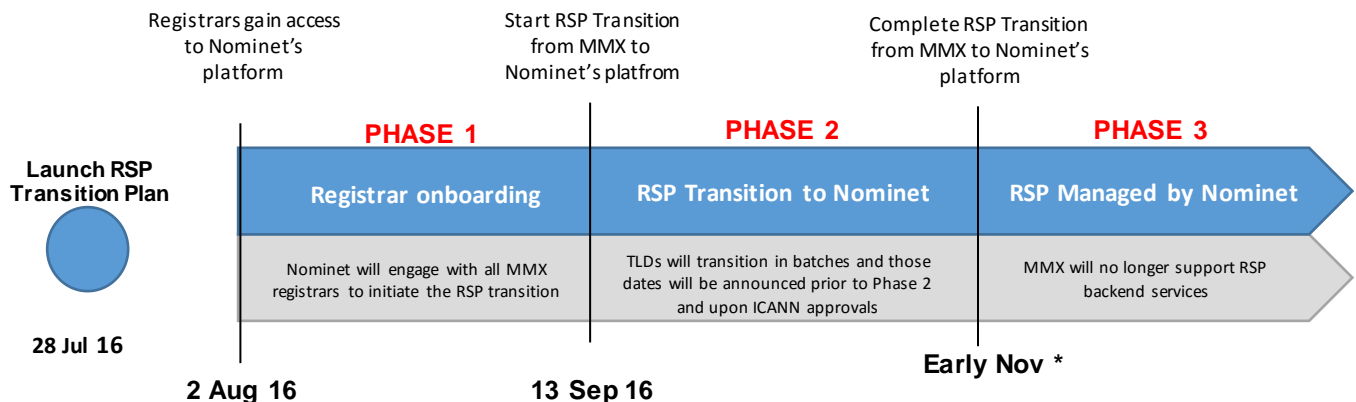

## Summary

MMX is pleased to announce its partnership with Nominet in providing the registry services and technical support to the registrar channels for the portfolio of MMX top level domains (TLDs) listed below:

abogado	bradesco	cooking	fit	law	rodeo	wedding
bayern	broadway*	dds*	garden	london	surf	work
beer	budapest*	fashion	gop	luxe*	vip	yoga
boston*	casa	fishing	horse	miami	vodka	

As we continue to work through the ICANN processes, we will provide updates to the RSP transition through this site. We expect the RSP transitions to commence in mid-September 2016, and hope to announce a firm date of those RSP transitions across our portfolio of top-level domains within the coming weeks.

## General Timeline

We intend to handle the RSP Transition in three major phases as illustrated below:

\*Note: Dates are contingent upon ICANN approvals and may be subject to change.