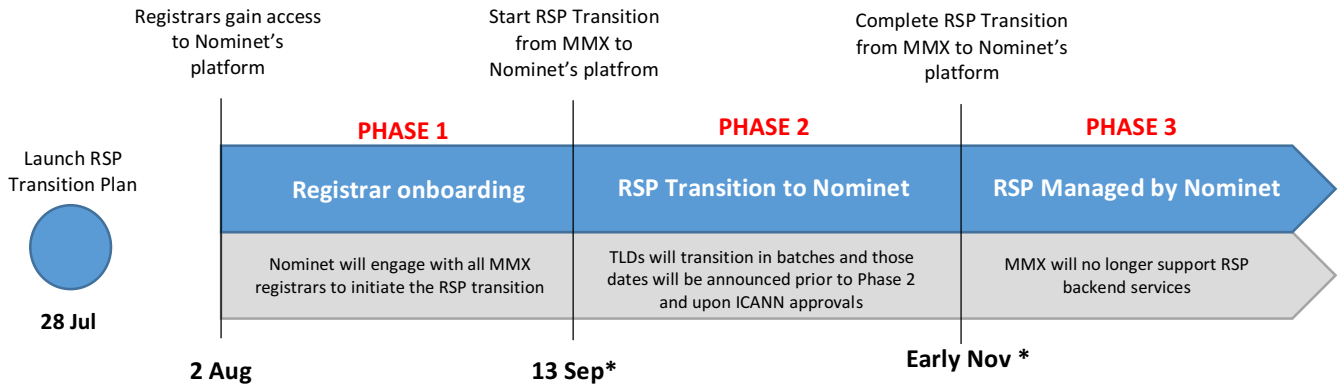

abogado	bradesco	cooking	fit	law	rodeo	wedding
bayern	broadway*	dds*	garden	london	surf	work
beer	budapest*	fashion	gop	luxe*	vip	yoga
boston*	casa	fishing	horse	miami	vodka	

As we continue to work through the ICANN processes, we will provide updates to the RSP transition through this site. We expect the RSP transitions to commence in mid-September 2016, and hope to announce a firm date of those RSP transitions across our portfolio of top-level domains within the coming weeks.

\*Note: Launch dates are to Be Determined (TBD).

---

### General Timeline

We intend to handle the RSP Transition in three major phases as illustrated below:

\*Note: Dates are contingent upon ICANN approvals and may be subject to change.

---